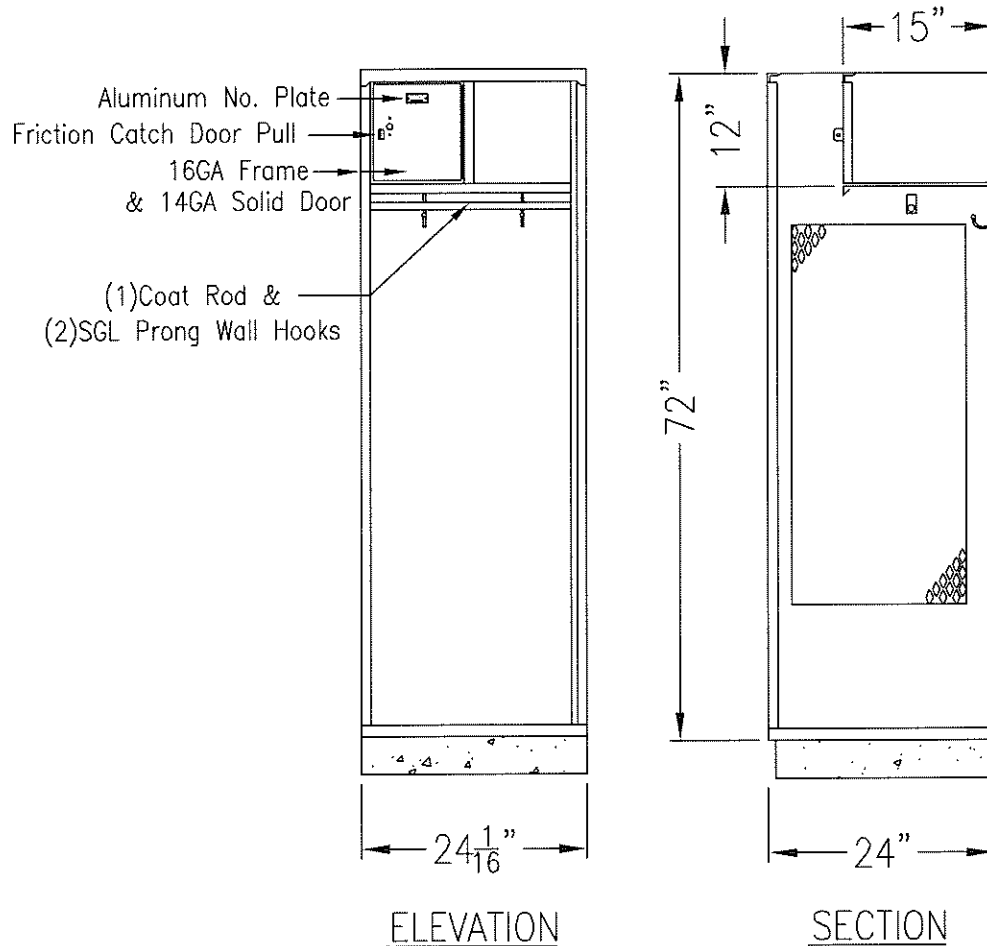

Athletic Locker W/Shelf & Security Box 72" High

Standard Construction—Basis Of Design:

(If A Change In Gauge Thickness Is Required Pricing Is Available Upon Request)

Top : 16 Gauge	Door : 14 Gauge
Back : 18 Gauge	Door Frame : 16 Gauge
Side : 16 Gauge	Shelf : 16 Gauge
Bottom : 16 Gauge	

Door Ventilation Options:

- ☐ Security Box : Solid
- ☐ Security Box : (3) 3" Louvers

Side Ventilation Options:

- ☐ Solid
- ☐ Diamond Perforated

Locker Accessory Options:

- ☐ 18 Gauge Continuous Slope Hoods
- ☐ 4" Zee Base
- ☐ 4" Channel Base
- ☐ Base By Other

TYPICAL FOR 24" & 33" WIDE
TYPICAL FOR 18", 21" & 24" DEEP
PLEASE ALLOW $\frac{1}{16}$ " GROWTH PER FRAME

This Drawing Shows A Standard WEC Product. All Drawings Are Copyright Protected By WEC Manufacturing. 07/13/11

WEC
MANUFACTURING
Phone: 901-367-3922
Fax: 901-367-3923
Email: sales@itswec.com
www.itswec.com