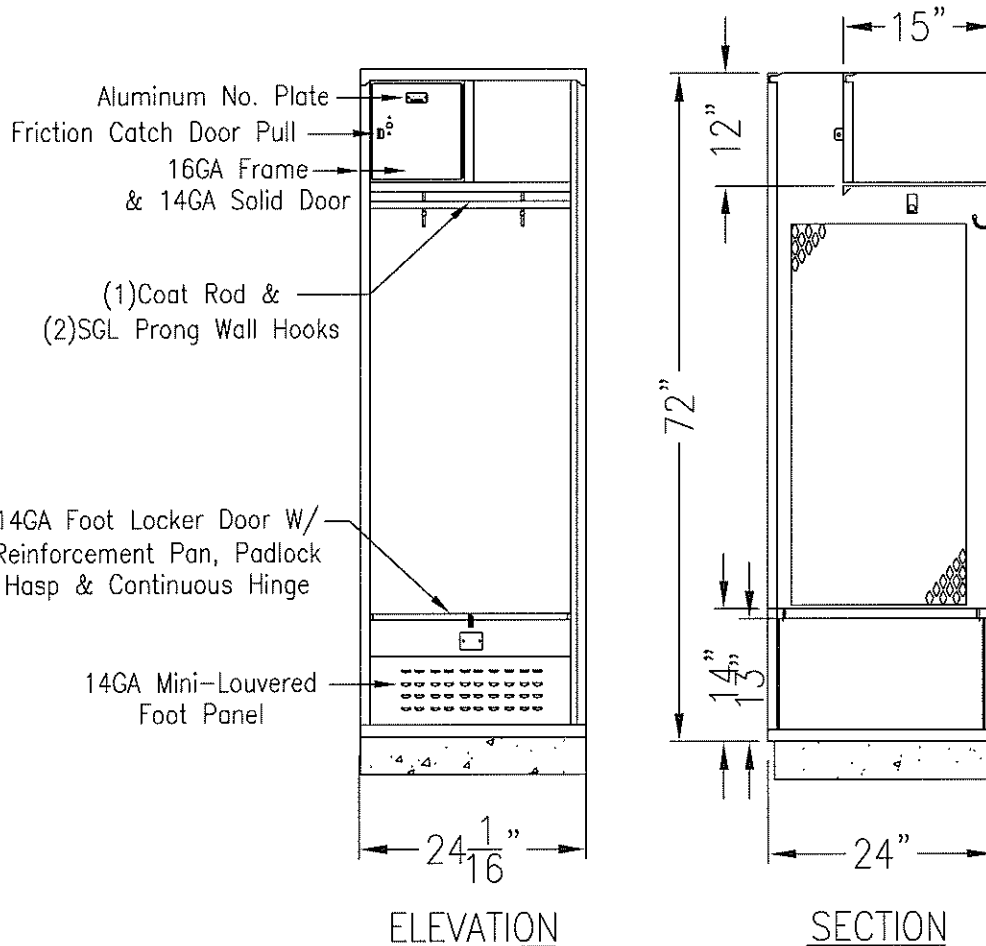

Athletic Locker

W/Shelf, Foot Locker & Security Box

72" High

ELEVATION

SECTION

TYPICAL FOR 24" & 33" WIDE
TYPICAL FOR 18", 21" & 24" DEEP
PLEASE ALLOW $\frac{1}{16}$ " GROWTH PER FRAME

Standard Construction—Basis Of Design:

(If A Change In Gauge Thickness Is Required Pricing Is Available Upon Request)

Top : 16 Gauge	Door : 14 Gauge
Back : 18 Gauge	Door Frame : 16 Gauge
Side : 16 Gauge	Shelf : 16 Gauge
Bottom : 16 Gauge	

Door Ventilation Options:

☐ Foot Locker : Mini Louvers	☐ Security Box : Solid
☐ Foot Locker : Solid	☐ Security Box : (3) 3" Louvers

Side Ventilation Options:

☐ Solid
☐ Diamond Perforated

Locker Accessory Options:

☐ 18 Gauge Continuous Slope Hoods	☐ 4" Zee Base
☐ 4" Channel Base	☐ Base By Other

This Drawing Shows A Standard WEC Product. All Drawings Are Copyright Protected By WEC Manufacturing. 07/13/11