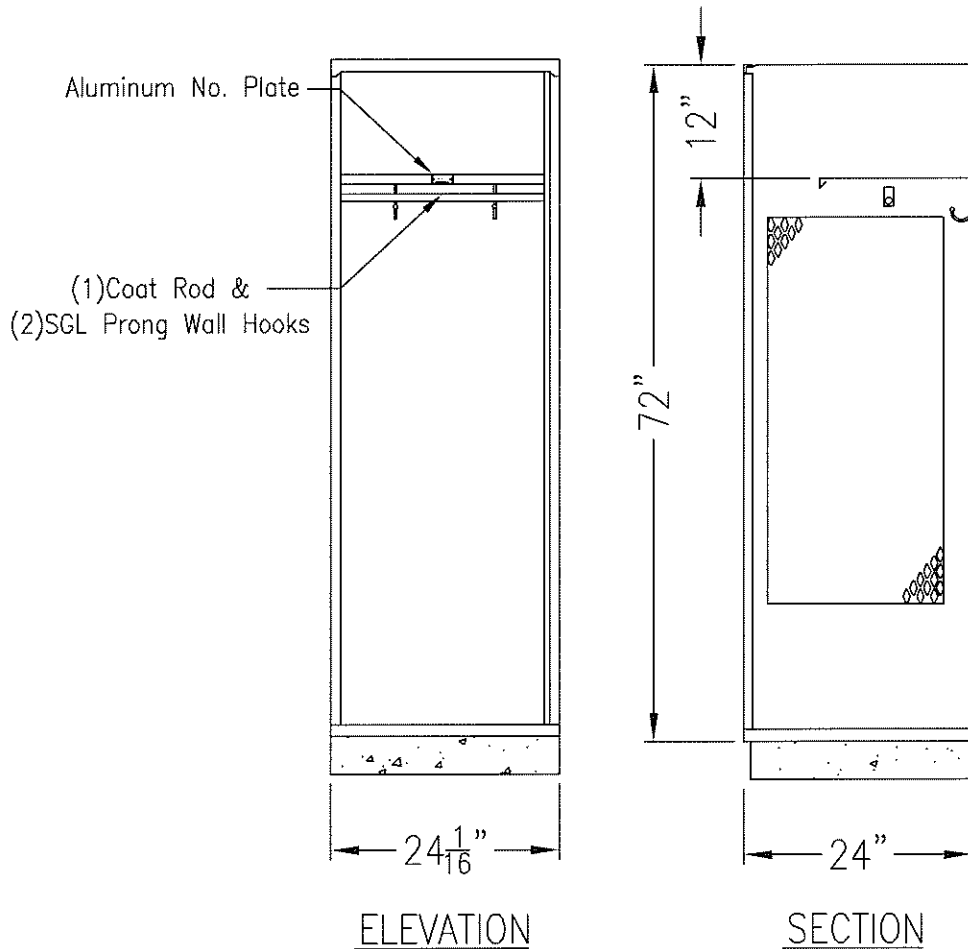

# Athletic Locker With Shelf 72" High

TYPICAL FOR 24" & 33" WIDE  
TYPICAL FOR 18", 21" & 24" DEEP  
PLEASE ALLOW  $\frac{1}{16}$ " GROWTH PER FRAME

### Standard Construction—Basis Of Design:

(If A Change In Gauge Thickness Is Required Pricing Is Available Upon Request)

Top : 16 Gauge	Door : 14 Gauge
Back : 18 Gauge	Door Frame : 16 Gauge
Side : 16 Gauge	Shelf : 16 Gauge
Bottom : 16 Gauge	