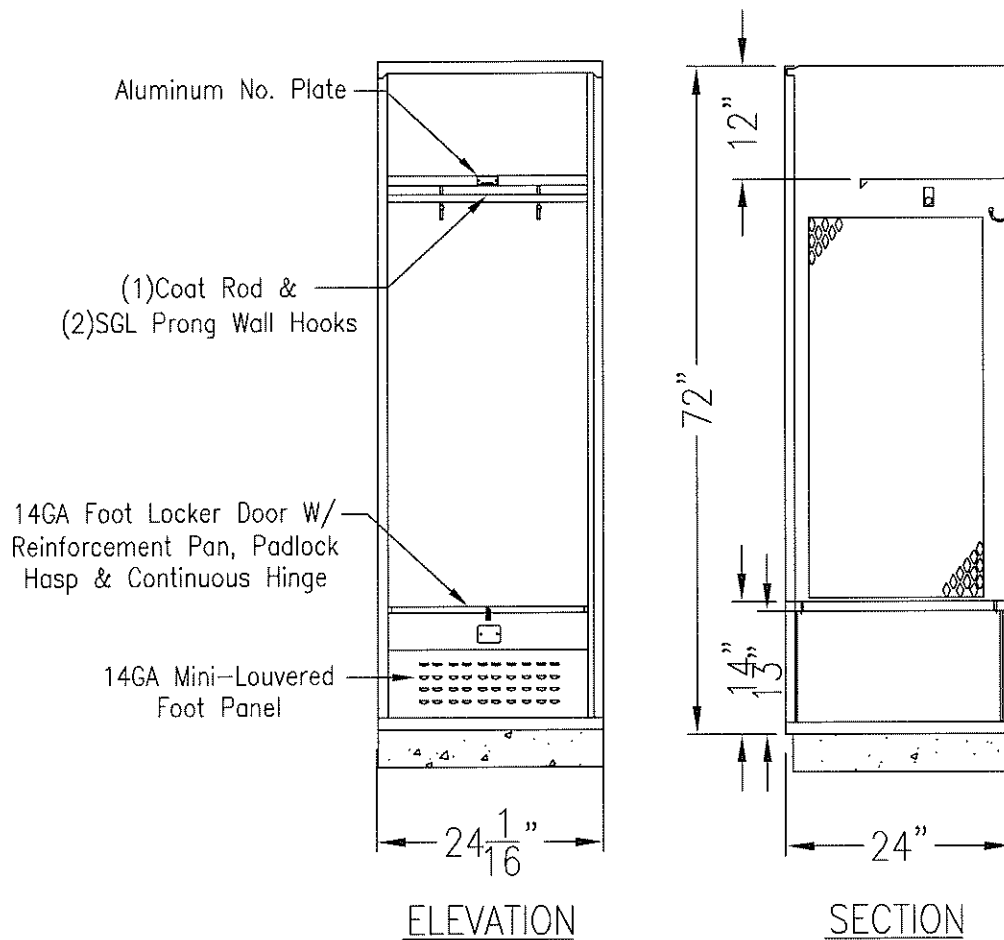

Athletic Locker W/Shelf & Foot Locker 72" High

TYPICAL FOR 24" & 33" WIDE
TYPICAL FOR 18", 21" & 24" DEEP
PLEASE ALLOW $\frac{1}{16}$ " GROWTH PER FRAME

Standard Construction—Basis Of Design:

(If A Change In Gauge Thickness Is Required Pricing Is Available Upon Request)

Top : 16 Gauge	Door : 14 Gauge
Back : 18 Gauge	Door Frame : 16 Gauge
Side : 16 Gauge	Shelf : 16 Gauge
Bottom : 16 Gauge	

Door Ventilation Options:

- ☐ Foot Locker : Mini Louvers
- ☐ Foot Locker : Solid

Side Ventilation Options:

- ☐ Solid
- ☐ Diamond Perforated

Locker Accessory Options:

- ☐ 18 Gauge Continuous Slope Hoods
- ☐ 4" Zee Base
- ☐ 4" Channel Base
- ☐ Base By Other

This Drawing Shows A Standard WEC Product. All Drawings Are Copyright Protected By WEC Manufacturing. 07/13/11