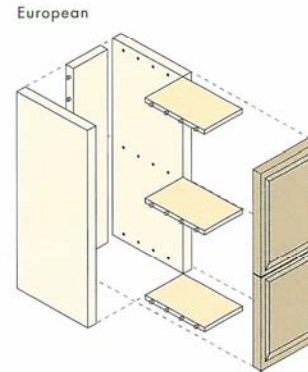

THE BEST OF OLD AND NEW

GIVE YOUR CLUB A STYLE ALL ITS OWN