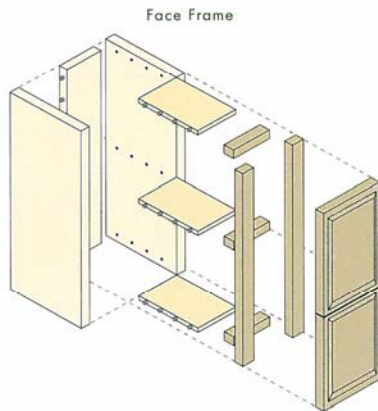

THE BEST OF OLD AND NEW

GIVE YOUR CLUB A STYLE ALL ITS OWN