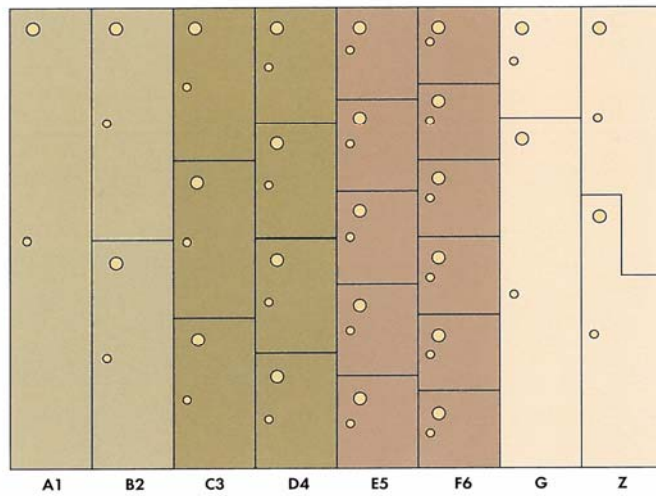

Shown above are standard locker sizes, however we will build lockers to any size specifications you design. It may be helpful to keep in mind that standard heights are 60", 72" and 84". Standard widths are 12", 15" and 18". And standard depth is 20".