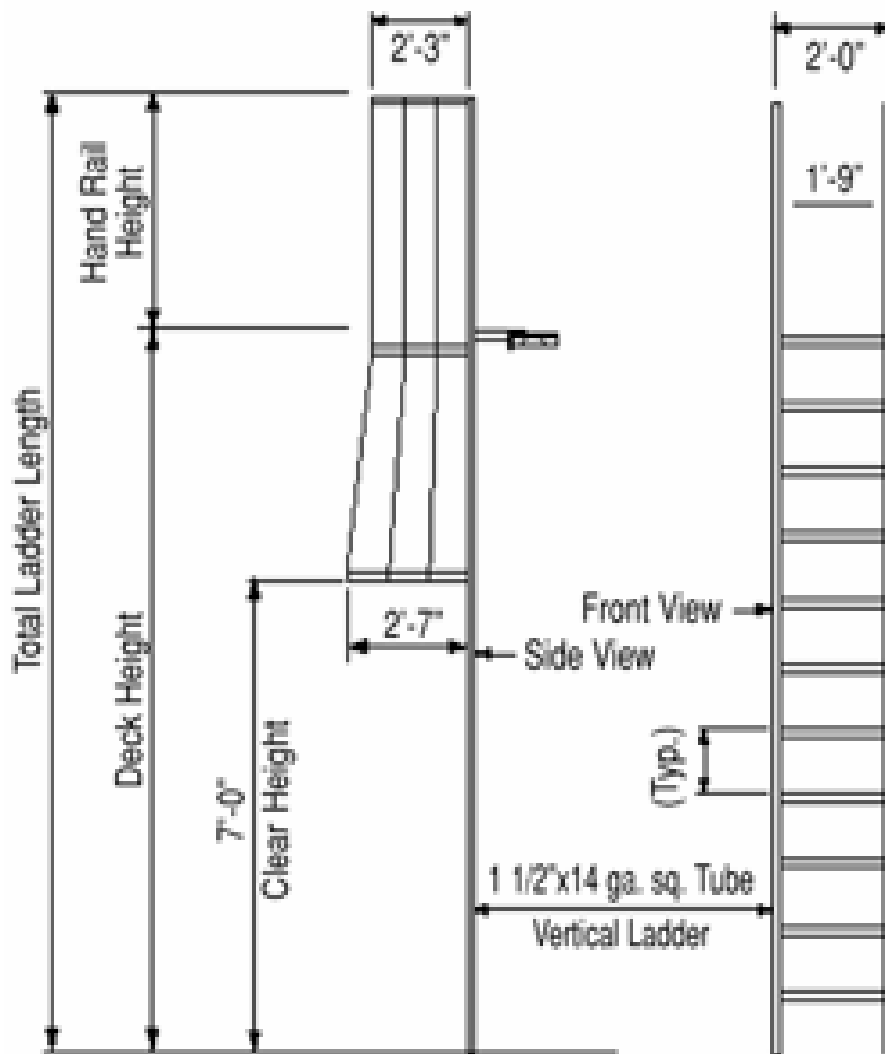

WEC

WHOLESALE EQUIPMENT COMPANY

5355 DISTRIPLEX FARMS DRIVE
MEMPHIS, TN. 38141
PHONE: 901.366.5767 FAX: 901.366.0093
<http://www.itswec.com>

Vertical ladder detail

Need A Quote
<http://www.itswec.com>