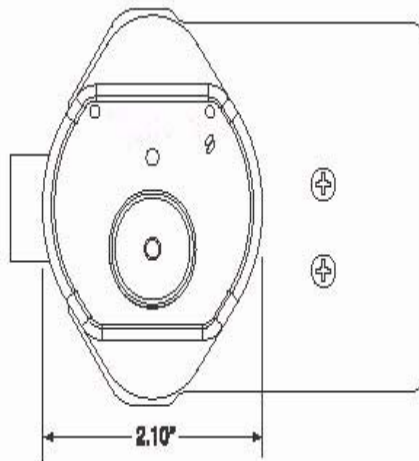

WEC

WHOLESALE EQUIPMENT COMPANY

5355 DISTRIPLEX FARMS DRIVE
MEMPHIS, TN. 38141
PHONE: 901.366.5767 FAX: 901.366.0093
<http://www.itswec.com>

Product Drawings and Dimensions T-70

Front View

Side View

Top View