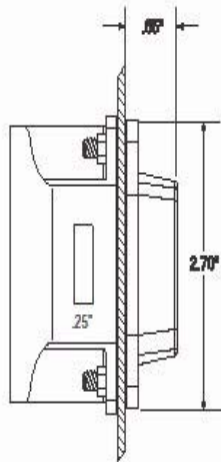

WEC

WHOLESALE EQUIPMENT COMPANY

5355 DISTRIPLEX FARMS DRIVE
MEMPHIS, TN. 38141
PHONE: 901.366.5767 FAX: 901.366.0093
<http://www.itswec.com>

Product Drawings and Dimensions T-70

Front View

Side View

Top View